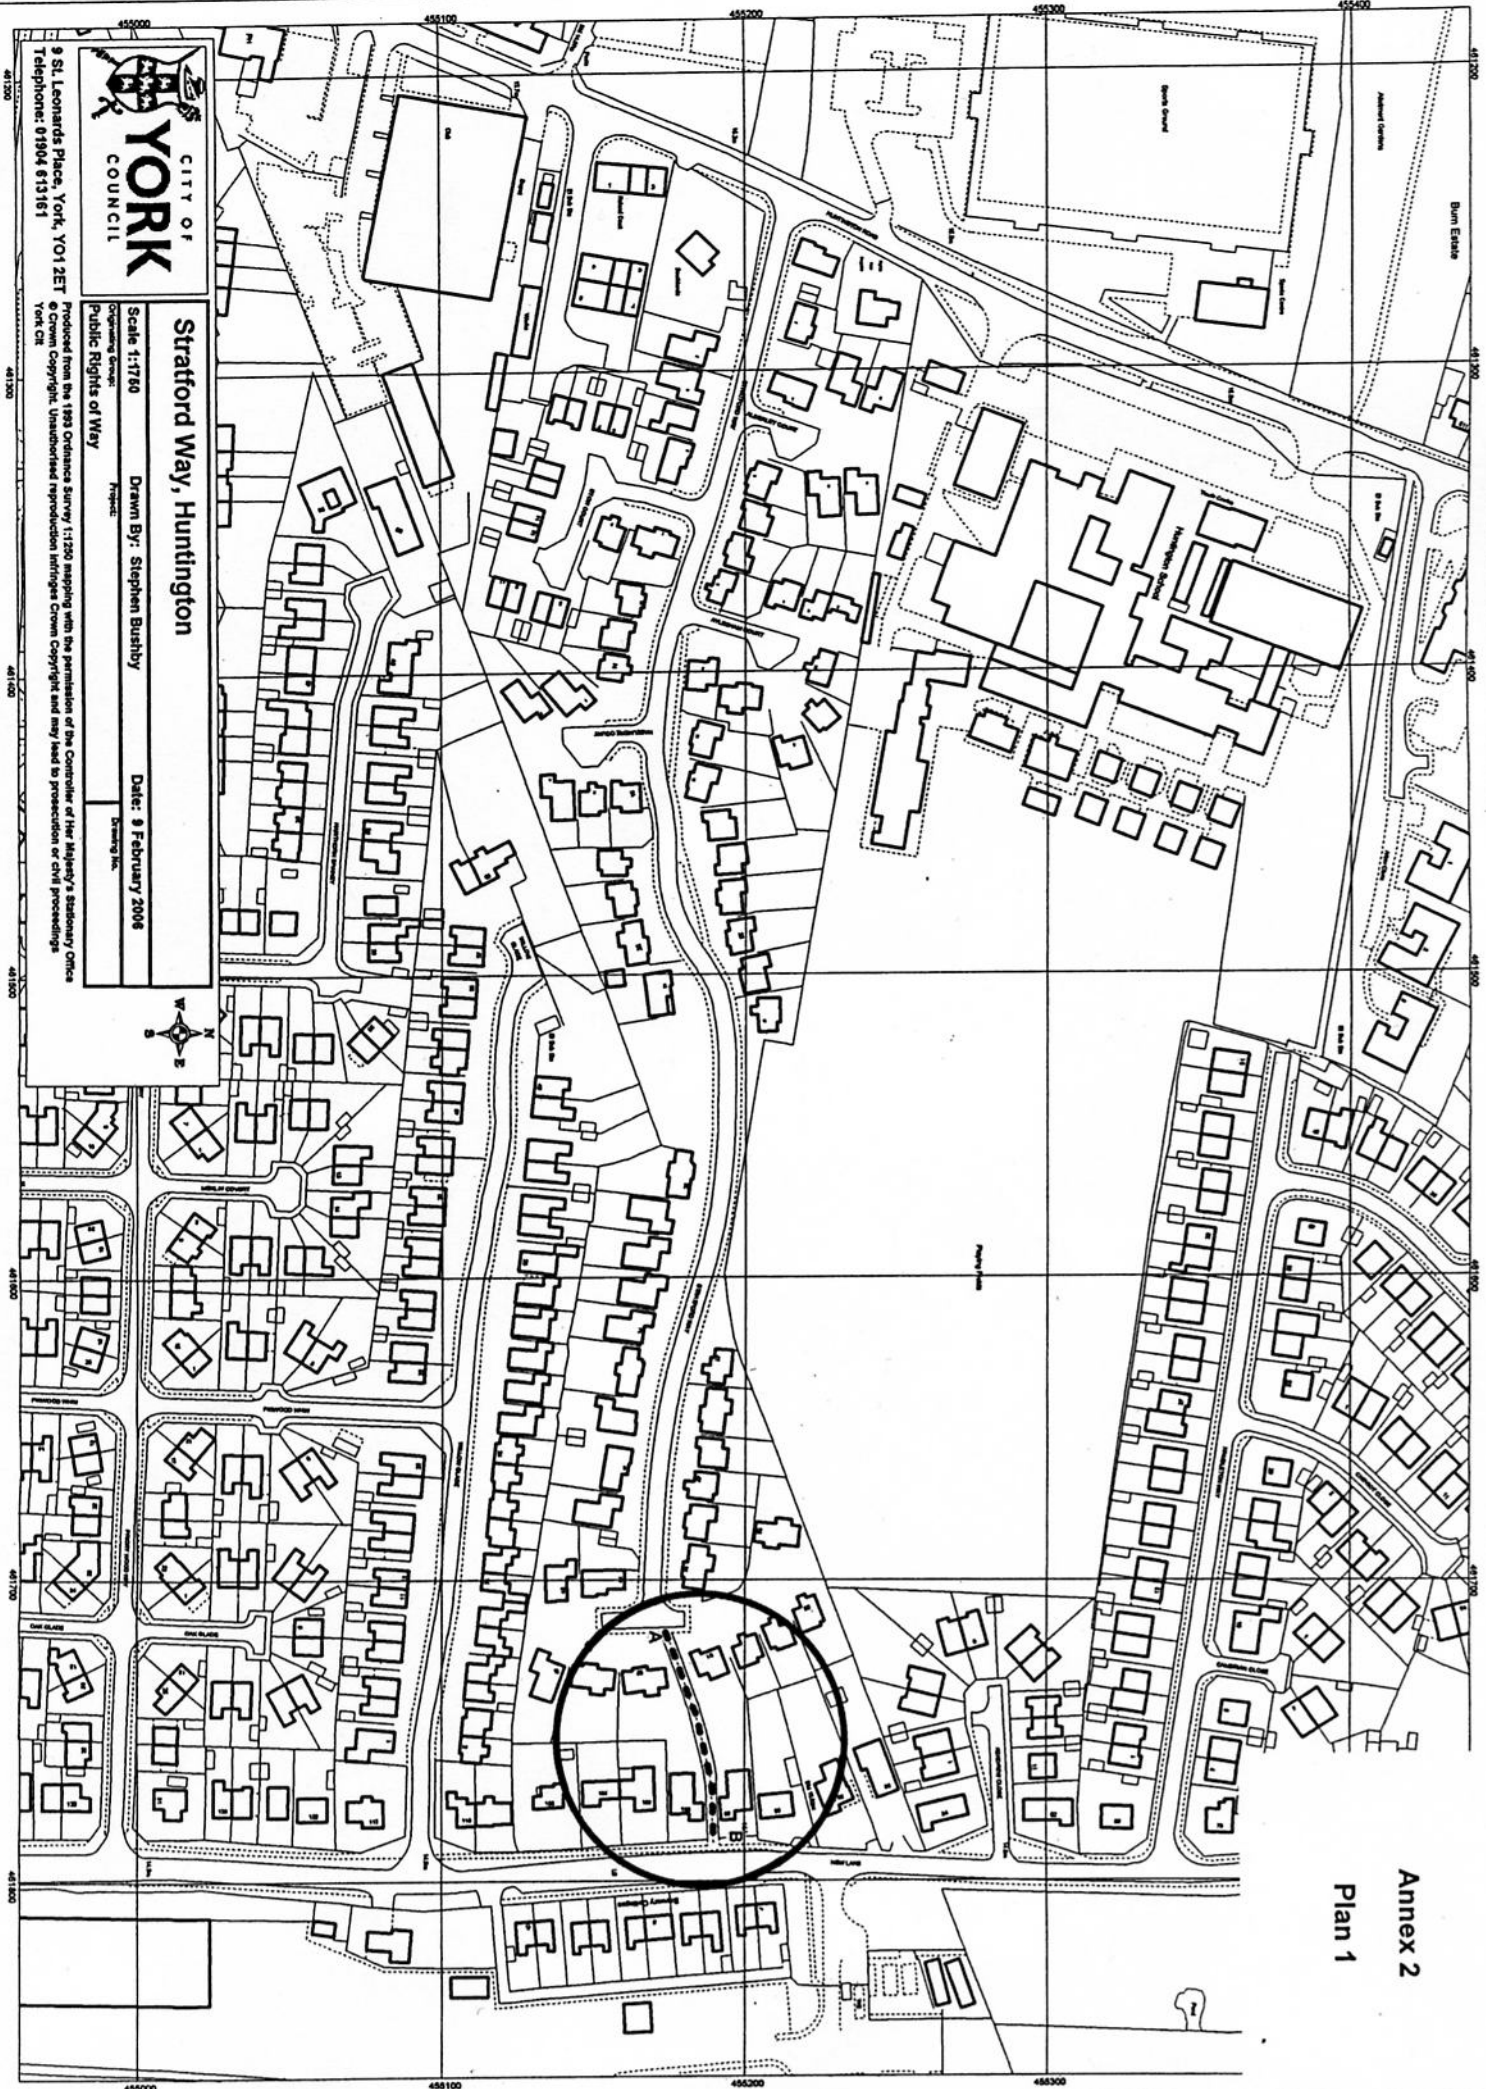

Annex 2  
Plan 1

9 St. Leonards Place, York, YO1 2ET  
Telephone: 01904 613161

Stratford Way, Huntingdon

Scale 1:1750  
Drawing Group: Drawing No.  
Drawn By: Stephen Bushby  
Date: 9 February 2008  
Public Rights of Way  
Copyright: Crown Copyright. Unauthorised reproduction infringes Crown Copyright and may lead to prosecution or civil proceedings.  
York CC